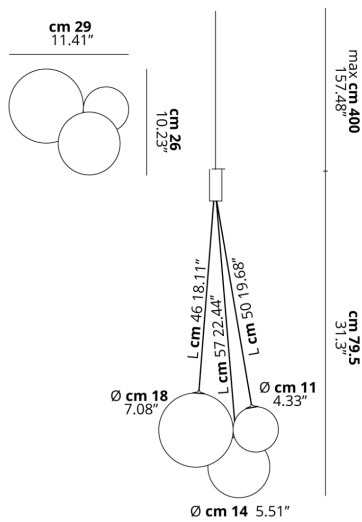

RANDOM

FEATURES

- Frame:** Metal
- Diffusor:** Blown Glass
- Dimmable:** Yes
- Dimmer:** Not Included
- Bulb:** Included

BULB

LED 2700K 3 x 1W | 450 lm

CERTIFICATION

SPECIFICATION SHEET

PHOTOMETRIC CURVE

| FRAME | DIFFUSOR | LED COLOUR | CODE |
|--------|-----------|------------|--------|
| Chrome | Chrome | 2700K | 164002 |
| Chrome | Crystal | 2700K | 164001 |
| Chrome | Gold | 2700K | 164003 |
| Chrome | Rose Gold | 2700K | 164004 |