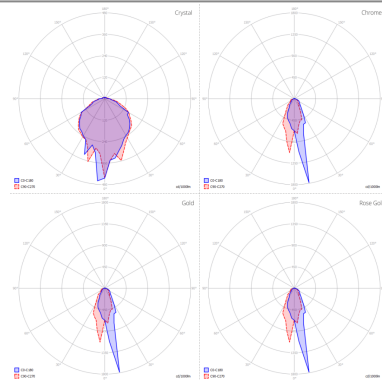

RANDOM

FEATURES

- Frame:** Metal
- Diffusor:** Blown Glass
- Dimmable:** Yes
- Dimmer:** Not Included
- Bulb:** Included

BULB

LED 2700K 3 x 1W | 450 lm

CERTIFICATION

SPECIFICATION SHEET

PHOTOMETRIC CURVE